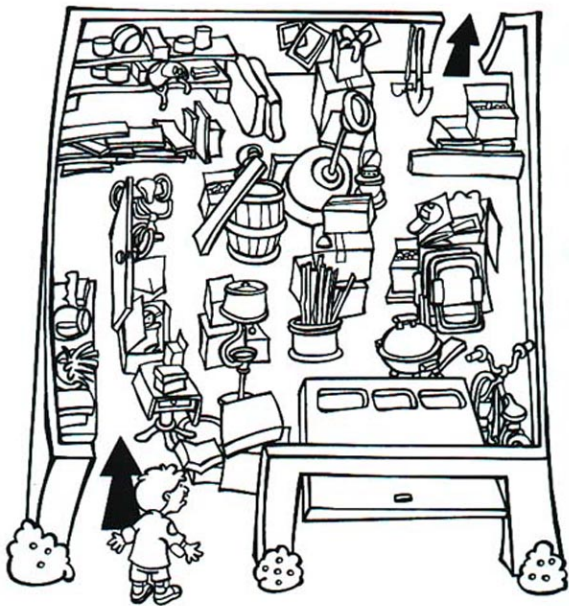

SAFETY  
SMART

# Helmet Maze

Jimmy was going to ride his bike to his friend Mikey's house. When he went to the garage, he got a big surprise. Can you help him find his bike and helmet, so he can visit Mikey?

Produced by the Community Education Department at Riley Hospital for Children through generous support from Wal-Mart Associates and Sam's Club Partners.